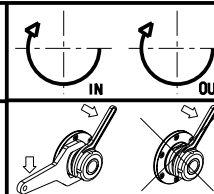

Cod. MT	Mandrino Spindle Spindel	I	RPM	Coppia Max Max Torque Max Drehmoment	Lubrificazione int. Coolant through Innenkuehlung	Lubrificazione est. Ext. coolant Aussenkuehlung	A	CHIAVI NON INCLUSE Keys not included Schlüssel nicht einbegriffen		
DW 01560140	ER40	1:1	6000	140Nm	-	X	81.7	CHSTER40	OKU0430007 ▪	-
DW 03390240	ER40	1:1	6000	140Nm	P=70bar	X	91.7	CHSTER40	OKU0430007 ▪	-
DW 01560332	ERA32	1:1	6000	140Nm	-	X	50	CHUB30	OKU0430007 ▪	CHTAER32ZC ▪
DW 01560432	ERA32	1:1	6000	140Nm	P=30bar	X	50	CHUB30	OKU0430007 ▪	CHTAER32ZC ▪

- Chiave inclusa
- Key included
- Schlüssel inbegriffen

HYUNDAI-WIA (KIA)

MOD: SKT400M/LMC - L400/500 MA/MC/LMC - SKT-V80RM/LM - LV500RM/LM - LV800RM/LM - LV8500RM/LM
L4000M/LM/MC/LMC - L5100LM/LMC/LY

MODULO MOTORIZZATO RADIALE

Radial driven tool

Radial angetriebenes Werkzeug

Subject to change without notice.

M.T. srl

Via Casino Albini 480
Tel. 0541/956034-957884
Fax 0541/956341
47842 S. GIOVANNI IN M. (RN)
e-mail: mtma@mtmarchetti.com
http://www.mtmarchetti.com

KIA010-4-00