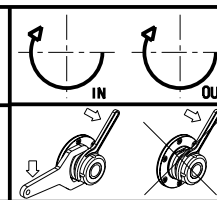

- Chiave inclusa
- Key included
- Schluessel inbegriffen

Cod. MT	Mandrino Spindle Spindel	I	RPM	Coppia Max Max Torque Max Drehmoment	Lubrificazione int. Coolant through Innenkuehlung	Lubrificazione est. Ext. coolant Aussenkuehlung	A	CHIAVI NON INCLUSE Keys not included Schluessel nicht einbegriffen	
								CHUB50	CHUB74
DW01240150	ERA50	1:1	3000	210Nm	-	X	99.8	CHUB50	CHUB74
DW03610450	ERA50	1:1	3000	210Nm	P=70bar	X	102.3	CHUB50	NZL0010023 ▪
DW03610240	ER40	1:1	3000	210Nm	P=70bar	X	97.2	CHSTER40	NZL0010023 ▪

HYUNDAI-WIA (KIA)

MOD: SKT600LM - L600LMA - SKT700LM - SKT-V110RM - L700LMA - L800LMA - LV1100RM - KL7000/8000LY

MODULO MOTORIZZATO RADIALE

Radial driven tool

Radial angetriebenes Werkzeug

Subject to change without notice.

M.T. srl
Via Casino Albini 480
Tel. 0541/956034-957884
Fax 0541/956341
47842 S. GIOVANNI IN M. (RN)
e-mail: mtma@mtmarchetti.com
http://www.mtmarchetti.com

KIA010-5-00