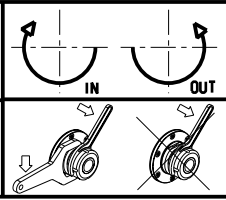

Cod. MT	Mandrino Spindle Spindel	I	RPM	Coppia Max Max Torque Max Drehmoment	Reversibile lato mandrino/contromandrino Reversible sub/main spindle side Umkehrbare Spindel-seite/ Gegenspindel-seite	Lubrificazione est. Ext. coolant Aussenkuehlung	CHIAVI INCLUSE Keys included Schlüssel inbegriffen			
DW00040116	ER A 16	1:1	6000	20Nm	X	X	CHUB19_SP3	CHUB32	CHESL05	CHTAER16ZC

HYUNDAI-W IA (KIA)

MOD: SE2200 M/LM/LMS/MA/LMA/LMSA/LMC/LMSC/Y/LY/LSY/YA/LYA/LSYA

MODULO MOTORIZZATO ORIENTABILE ±90°

±90° adjustable angle driven tool

Angetriebenes Werkzeug schwenkbar ±90°

Subject to change without notice.