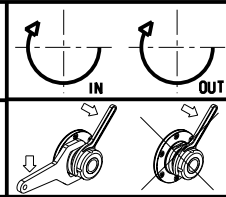

- Chiave inclusa
- Key included
- Schlüssel inbegriffen

Cod. MT	Mandrino Spindle Spindel	I	RPM	Coppia Max Max Torque Max Drehmoment	Lubrificazione est. Ext. coolant Aussenkuehlung	CHIAVI NON INCLUSE Keys not included Schlüssel nicht einbegriffen
OKU0430140	ER40	1:1	6000	85Nm	X	CHSTER40 OKU0430007

OKUMA
MOD: LB4000EX(I) - LB4000EX(II) - LU4000EX

MODULO MOTORIZZATO RADIALE
Radial driven tool
Radial angetriebenes Werkzeug

Subject to change without notice.

M.T. srl
Via Casino Albini 480
Tel. 0541/956034-957884
Fax 0541/956341
47842 S. GIOVANNI IN M. (RN)
e-mail: mtma@mtmarchetti.com
http://www.mtmarchetti.com

OKU010-5-00